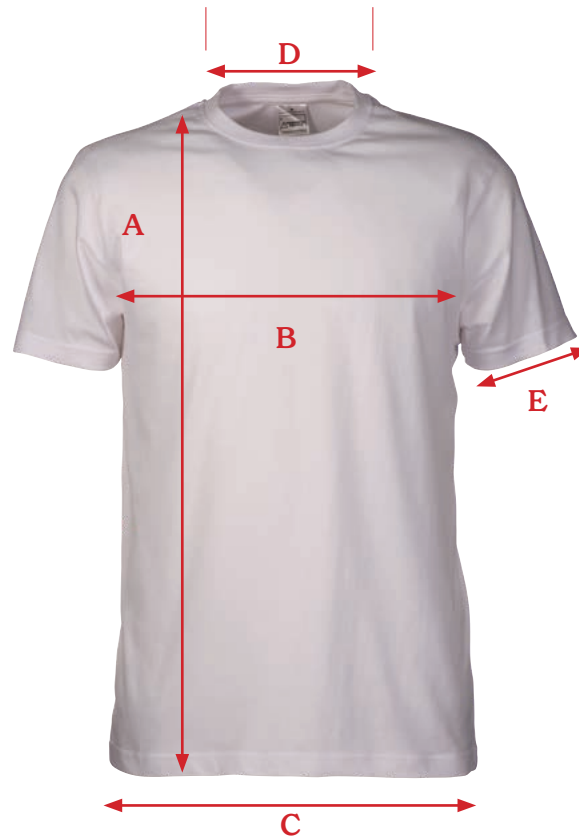

## SIZE GUIDE

1600501 - Men s T-shirt (sizes XS-XXL), 100% combed 145 g/m2 cotton

All measurements are in cm - Please allow a tolerance of +/- 2cm

Size	A (Total Length)	B (Chest)	C (Bottom)	D (Neck Width)	E (Sleeve opening)
XS	68	47	47	17	15
S	71	49	49	17	16
M	74	52	52	18	17
L	76	56	56	19	17
XL	79	59	59	19	18
XXL	81	61	61	20	19
XXXL	84	63	63	22	19