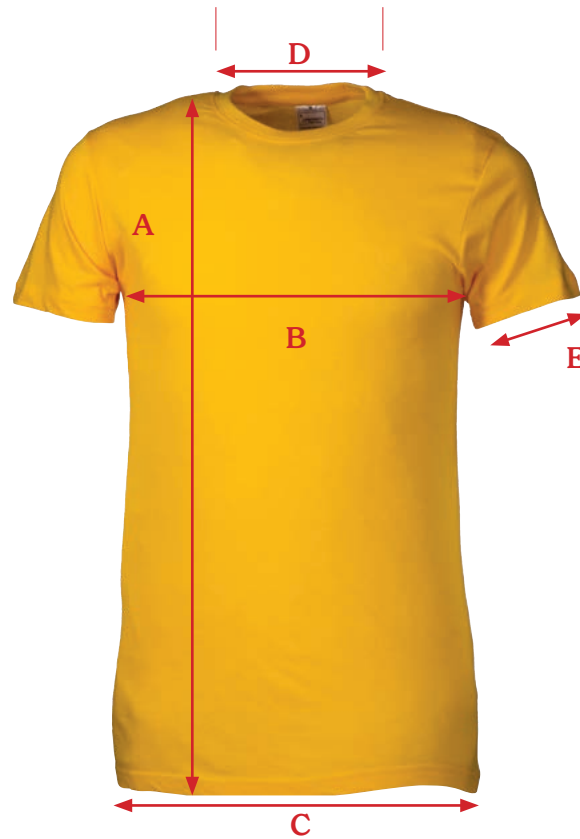

SIZE GUIDE

16005 - Men s T-shirt (sizes XS-XXL), 100% combed 145 g/m2 cotton

All measurements are in cm - Please allow a tolerance of +/- 2cm

Size	A (Total Length)	B (Chest)	C (Bottom)	D (Neck Width)	E (Sleeve opening)
XS	68	47	47	17	15
S	71	49	49	17	16
M	74	52	52	18	17
L	76	56	56	19	17
XL	79	59	59	19	18
XXL	81	61	61	20	19
XXXL	84	63	63	22	19