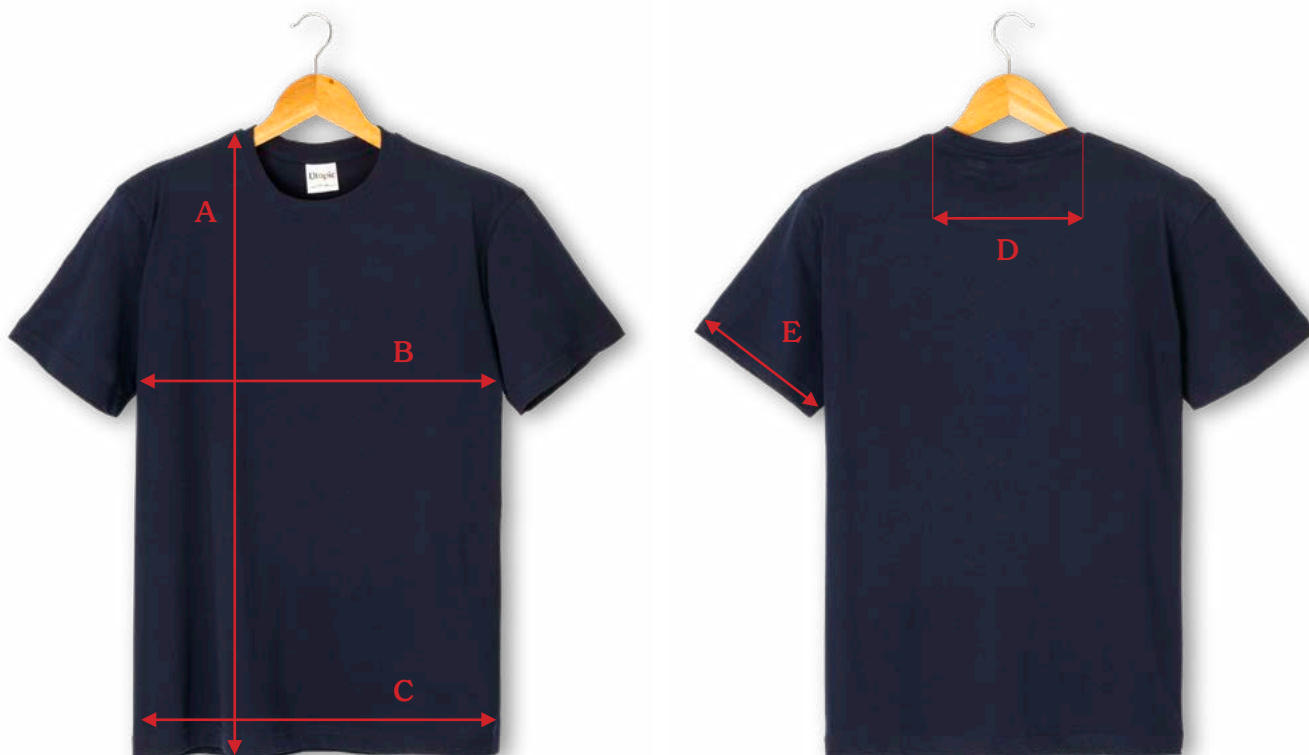

## SIZE GUIDE

UT24001 - 100% organic cotton tubular T-shirt

All measurements are in cm - Please allow a tolerance of +/- 2cm

Size	A (Total Length)	B (Chest)	C (Bottom)	D (Neck Width)	E (Sleeve opening)
XS	65	45,5	45,5	16,5	15
S	69	48	48	17	16
M	72	51	51	18	16,5
L	74	54,5	54,5	18,5	17
XL	76	57,5	57,5	19	18
XXL	78	60	60	20	18,5
XXXL	80	63	63	21	19